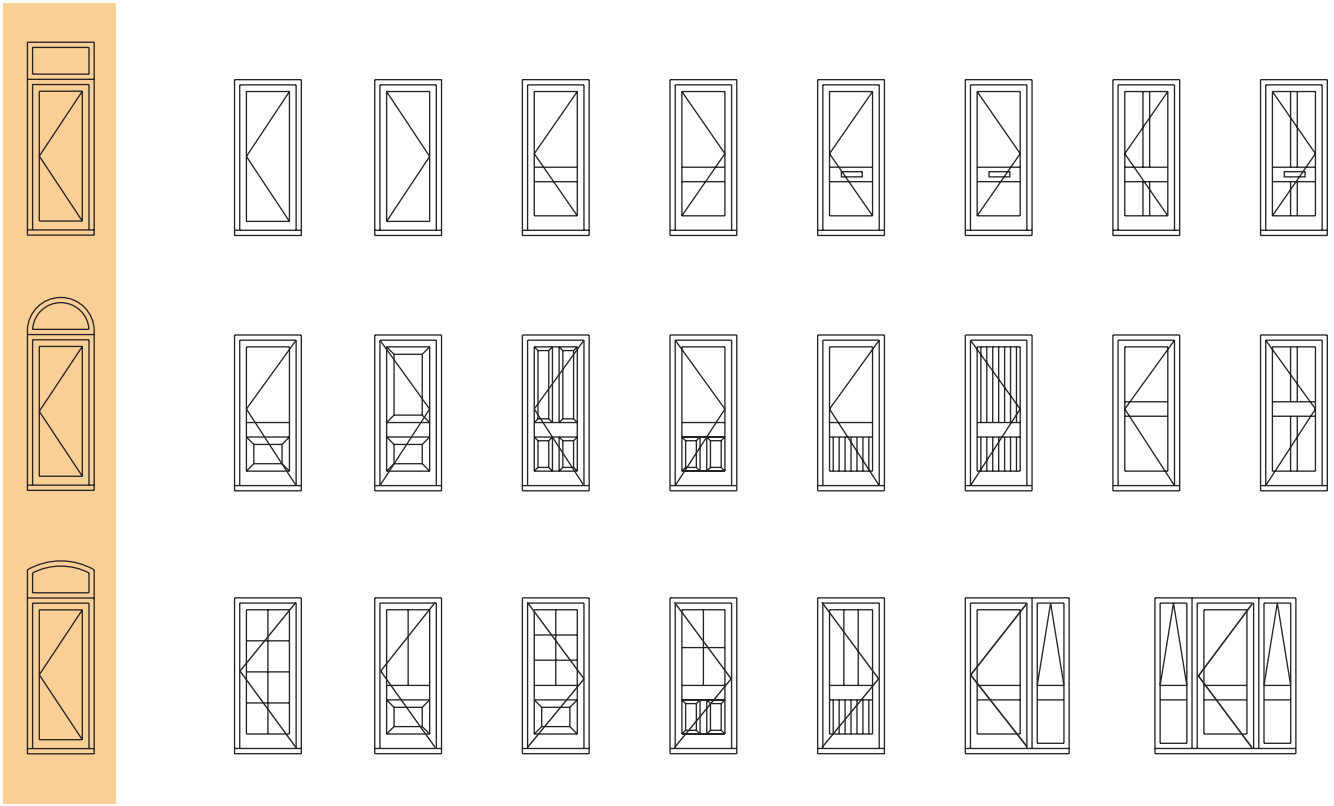

CLEARWOOD UK

INNOVATION Residential &
French Door Styles

INNOVATION RESIDENTIAL & FRENCH DOOR STYLES

Following are some examples of the size specifications we can offer. Our door sets are available in standard commercial sizes and made to measure to suit individual project requirements.

Residential Doors

French Doors