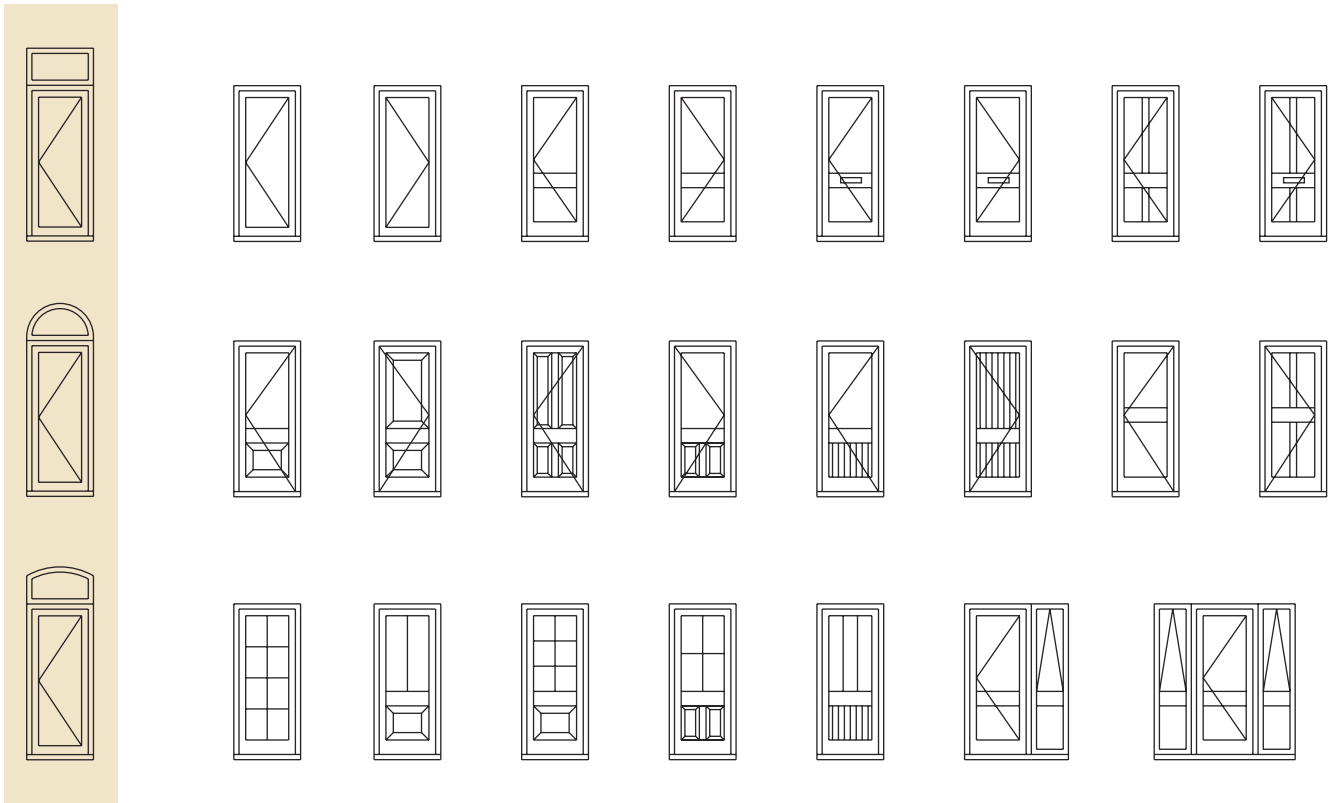

---

CLEARWOOD UK

---

HERITAGE Residential &  
French Door Styles

## HERITAGE RESIDENTIAL & FRENCH DOOR STYLES

Following are some examples of the door set size specifications we can offer. Our door sets are available in standard commercial sizes and made to measure to suit individual project requirements.

### Residential Doors

### French Doors